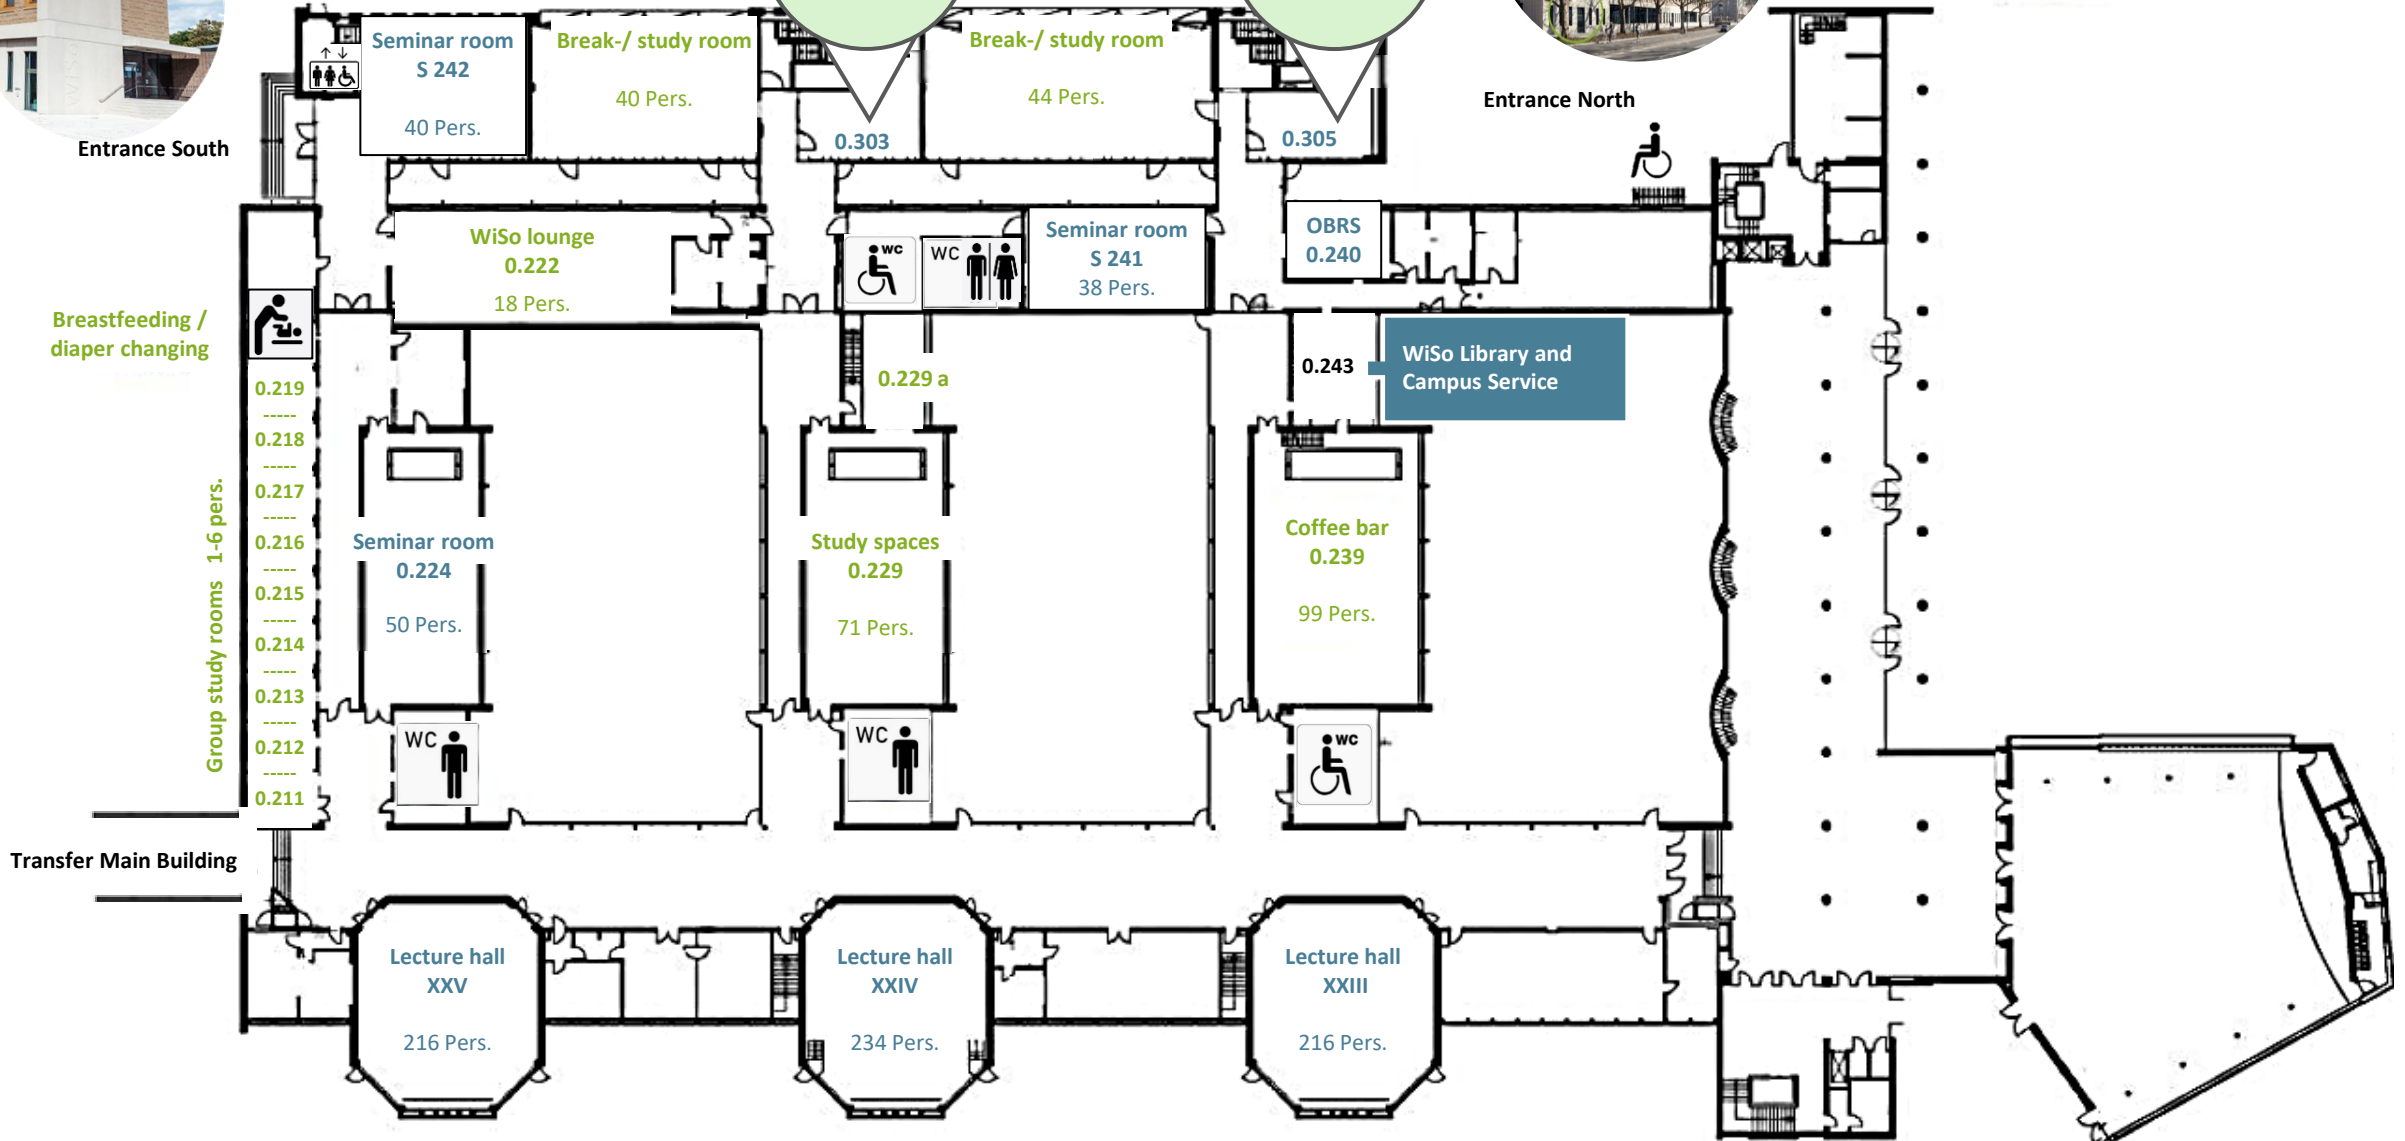

WiSo Building

Ground Floor

Entrance South

Entrance North

Advising area

WiSo Student Service Point

Transfer Main Building