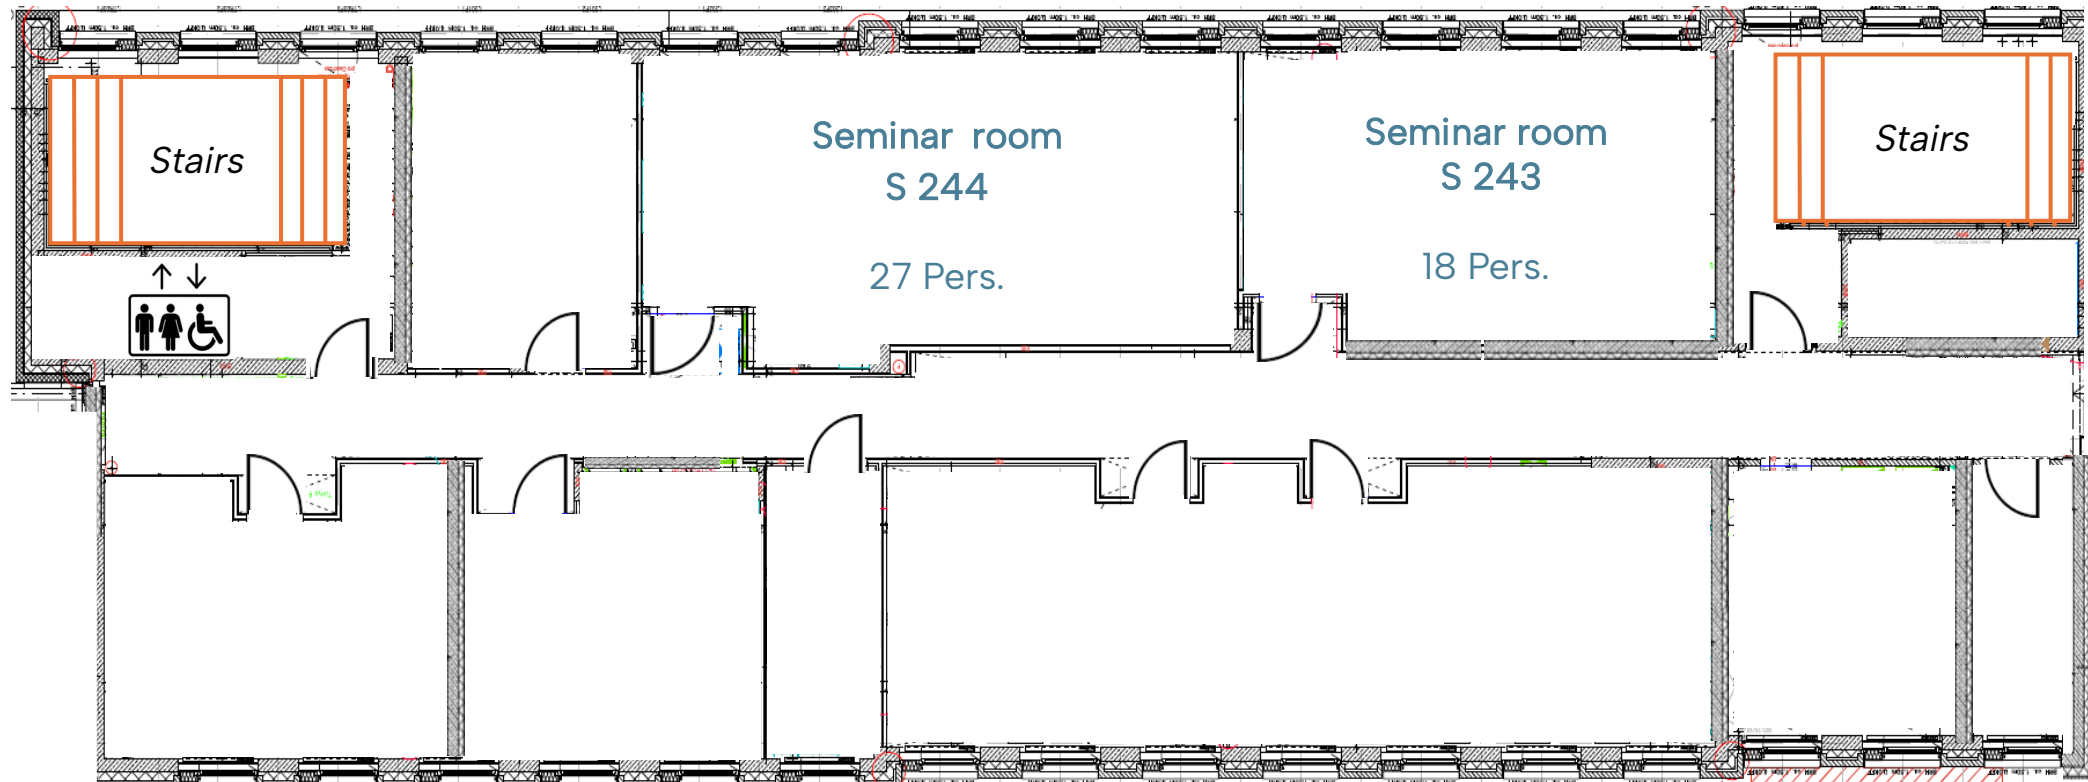

## Ground Floor

Universitätsstraße

More details:

<https://uni.koeln/Y9QGY>

# Event Rooms – WiSo Building (101, BT 3)

1st Floor

Universitätsstraße

Entrance  
South

# Event Rooms – Lab Centre (110, Modulbau)

Ground Floor